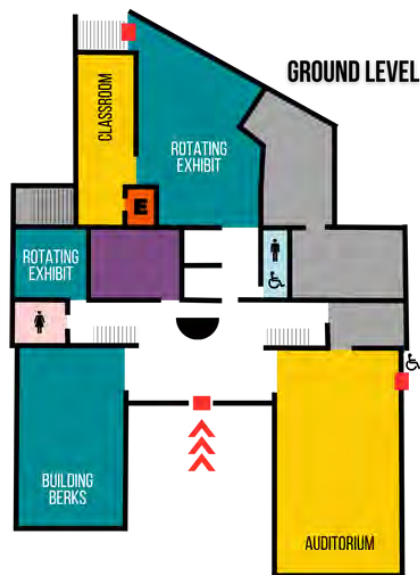

## HISTORICAL SOCIETY MUSEUM MAP

### BHC MAP KEY

- WELCOME DESK
- EXHIBIT SPACES
- PROGRAMMING SPACES
- RESTROOMS
- ELEVATOR
- RESTRICTED AREAS
- STAIRS
- EMERGENCY EXITS
- GIFT SHOP

LEARN MORE

940 Centre Ave, Reading, PA 19601 • 610-375-4375 • berkshistory.org

   @BERKSHISTORY

OPEN WEDNESDAY-SATURDAY, 9AM TO 3PM